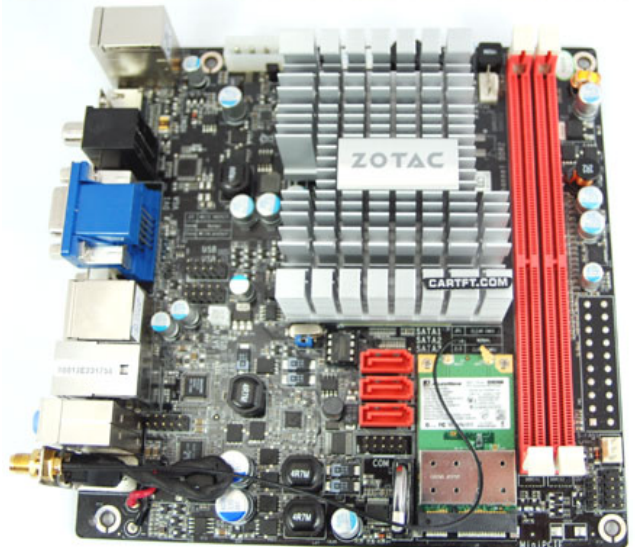

999.00 EUR

incl. 19% VAT, plus shipping

- NVIDIA ION !
- Mini-PCI Express
- HDMI
- Fanless !

Support:  [Review \[DE\]](#) |  [Review \[EN\]](#)

Experience fluid and vivid high-definition video playback with the ultra-compact ZOTAC® ION platform. The mini-ITX form factor ZOTAC® ION combines a high-performance NVIDIA® ION graphics processor with a power-efficient Intel® Atom processor for the ultimate eco-friendly platform that has no troubles handling regular web browsing, e-mail, productivity and HD video playback tasks.

NVIDIA® PureVideo HD technology harnesses the power of the ION's™ 16 high-speed stream processors for high-definition Blu-ray playback capabilities. PureVideo HD technology decodes HD video formats and enhances standard-definition videos with the ION GPU for flawless HD and superior SD video playback.

Model
Type
CPU

Zotac IONITX-A-E
Mini-ITX Mainboard
Intel Atom N330 (Dual Core), FSB 533Mhz /
NVIDIA MCP7A-ION Chipsatz

Graphics	NVIDIA ION Graphics GPU GPU : 450Mhz, Shader : 1100Mhz16 stream processors DirectX 10 / Open GL 2.1
RAM	2x DDR2 667/800 RAM (4GB max) Dual Channel DDR2
Power	Power supply onboard
Connectors (external)	- 6x USB 2.0 - 1x PS/2 (Keyboard) - 1x HDMI - 1x SPDIF out (Coaxial/Optical) - 1x DVI - 1x eSATA - Audio - 1x LAN 10/100/1000 MBit - 1x VGA - 1x WLAN antenna
SATA	3x SATA (RAID 0, 1 und 0+1)
Connectors (internal)	- 1x MiniPCle (used by included WLAN module) - 4x USB 2.0 - 3x SATA - 1x Serial - 1x DC-Out
Scope of supply	- Zotac IONITX-A-E - I/O ATX rear plate - 3x SATA cable - 1x SATA Power cable - WLAN module + antenna - AC/DC Adapter 19V (90W) - optional fan - Quickstart-Guide - Drivers CD
Dimensions	17cm x 17cm